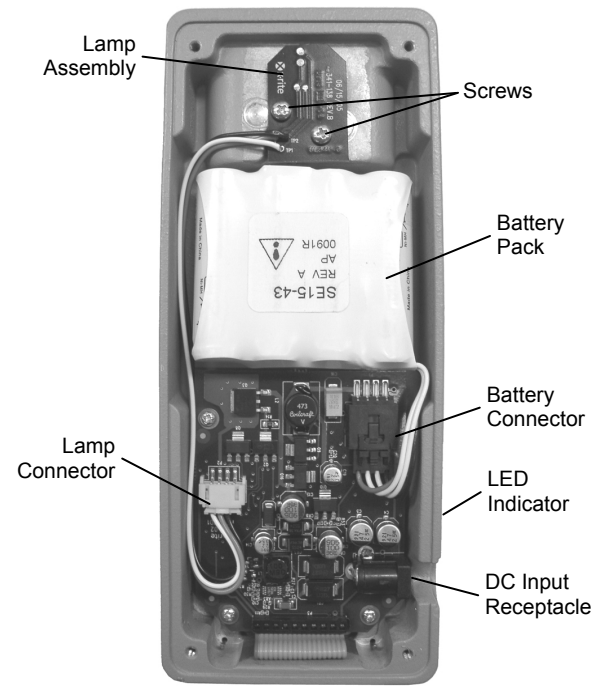

1. Unplug the AC adapter from the instrument.
2. Remove the bottom cover from the instrument by removing the four screws.
3. Unplug the battery connector from the P.C.B. assembly and remove the old battery pack.
4. Install the new battery pack into the instrument.
5. Attach the battery connector to the battery plug on the P.C.B. assembly.
6. Secure the bottom cover to the instrument with the four screws removed in Step 2.

Troubleshooting Chart

The following chart is included to aid in troubleshooting your instrument. While troubleshooting, use caution to avoid danger of an electrical shock. While replacing parts always turn off the power.

Trouble	Cause	Remedy
Display will not light. (No decimal point)	Discharged or bad batteries. Internal component failure.	Recharge or replace. Return to the factory or authorized service center.
Display does not light (decimal point lit)	Power is just turned on. Internal component failure.	Press measure button. Return to the factory or authorized service center.
Light source will not light.	Failed light source. Discharged or bad batteries. Internal component failure.	Replace light source. Recharge or replace. Return to the factory or authorized service center.
Reading will not change.	Internal component failure.	Return to factory or authorized service center.
Reading will not hold.	Internal component failure.	Return to the factory or authorized service center.
Display turns off when meas. button is pushed.	Weak batteries.	Recharge batteries.